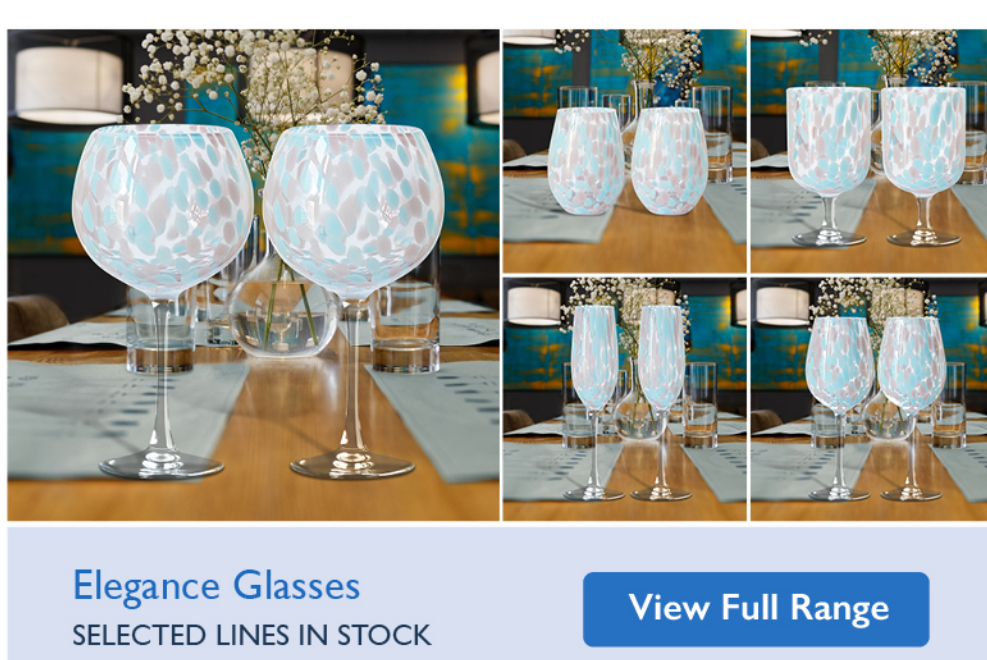

Here's just a Selection...

There's more! Don't forget to visit our website
www.Leonardo.co.uk

Copyright © 2023 Lesser & Pavey Ltd. All rights reserved.

Our mailing address is:
Leonardo House, Fawkes Avenue, Dartford,
DA1 1JQ, United Kingdom

Want to change how you receive these emails?
You can update your preferences or unsubscribe from this list.