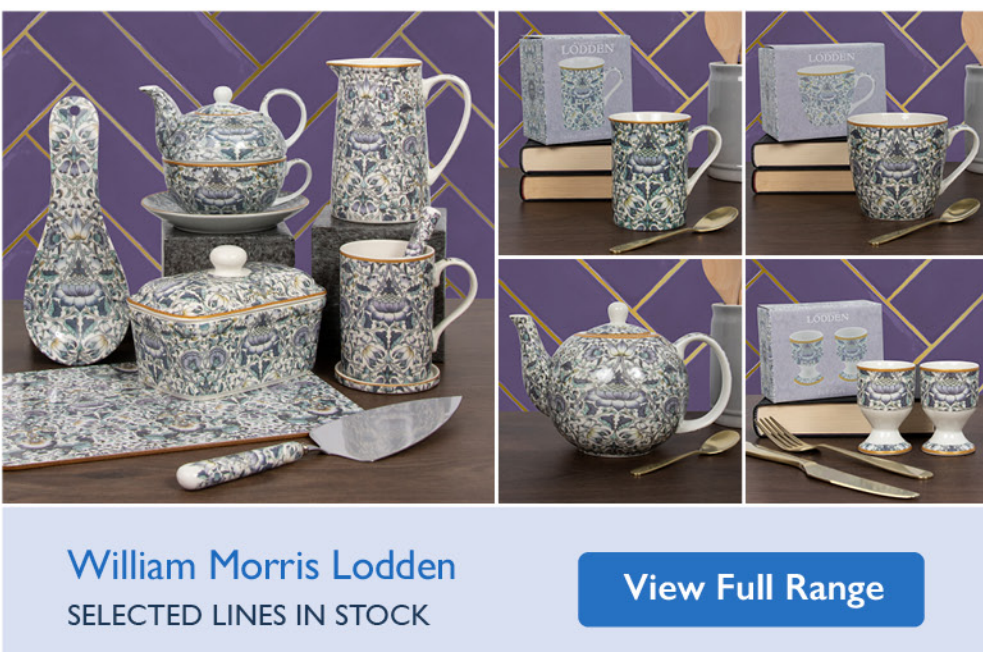

Here's just a Selection...

There's more! Don't forget to visit our website
www.Leonardo.co.uk

Copyright © 2022 Lesser & Pavey Ltd. All rights reserved.

Our mailing address is:
Leonardo House, Fawkes Avenue, Dartford,
DA1 1JQ, United Kingdom

Want to change how you receive these emails?
You can update your preferences or unsubscribe from this list.