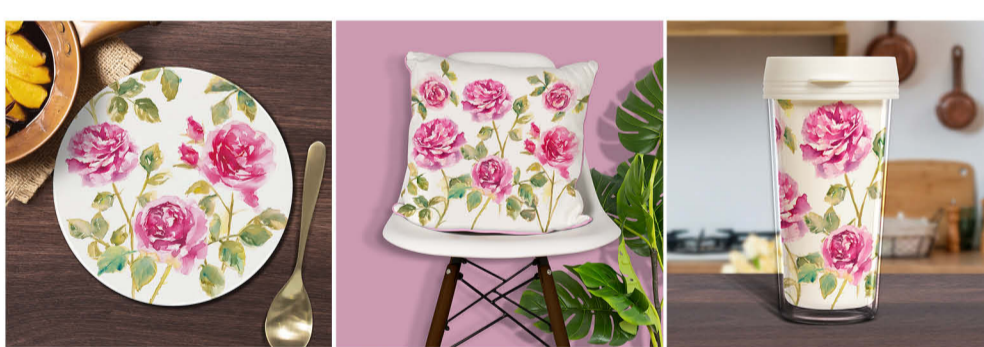

NEW STOCK IN!

QUICKSAND LAMPS & MORE NOW IN STOCK

[View New Items In](#)

New Quicksand Lamps & More

ORDER FROM OUR IN-STOCK RANGES

With a number of new lines on the way, go to the [New Items In](#) section for our latest brand new stock. We have some fantastic [Quicksand Lamps](#) which are available in two sleek styles and a choice of colours. [Rose Garden](#) - a brand new range by Jennifer Rose - offers a beautiful selection of floral housewares, while our stylish [Lemon Grove](#) housewares, which are decorated with zesty yellow lemons and luscious green foliage, offers travel cups, glassware and more.

As part of our 'Royal Heritage' brand, we are proud to offer a brand new range to celebrate the coronation of [HM King Charles III](#), and selected items are now in stock. You can also find a brilliant choice of housewares and home accessories featuring the wonderful William Morris print 'Honeysuckle', as well as a lovely variety of fragrances in our collection of "Desire" [Diamante Diffusers](#), plus we have many more [Ranges](#) available to order from today.

Here's just a Selection...

Quicksand Lamps
SELECTED LINES IN STOCK

[View Full Range](#)

Lemon Grove
SELECTED LINES IN STOCK

[View Full Range](#)

Rose Garden
SELECTED LINES IN STOCK

[View Full Range](#)

HM King Charles III
SELECTED LINES IN STOCK