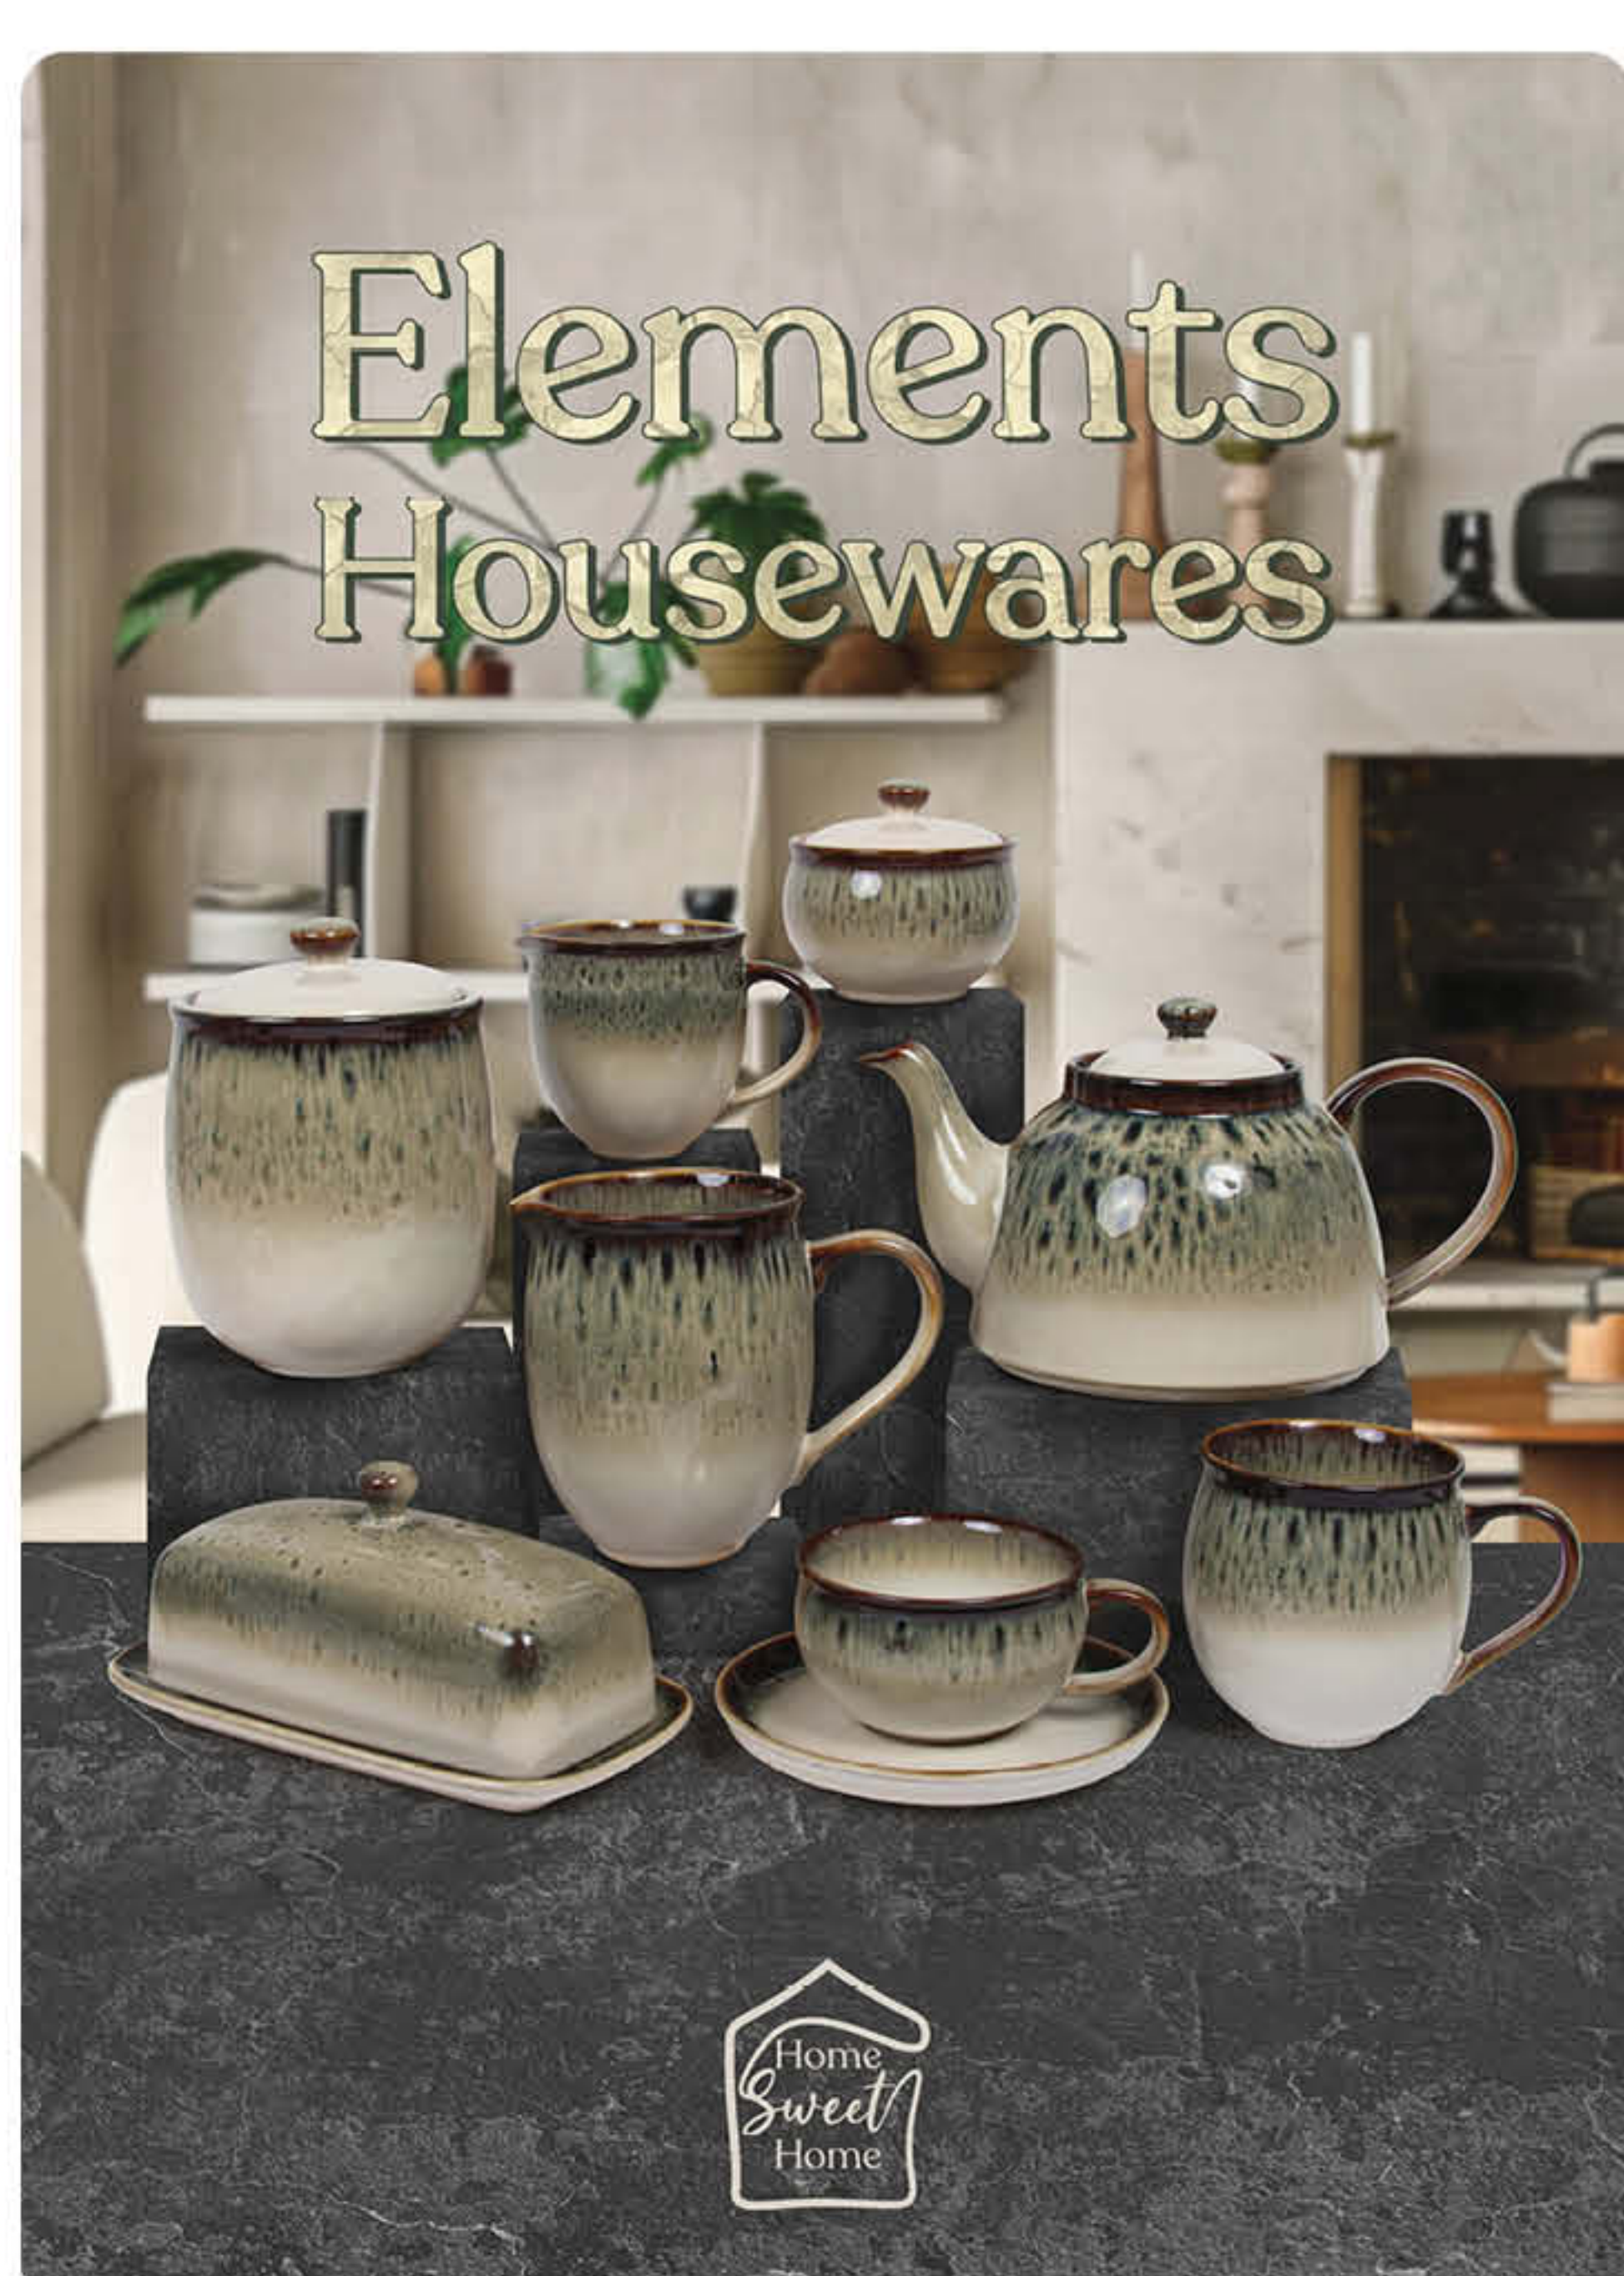

Here's just a Selection...

There's more! Don't forget to visit our website www.Leonardo.co.uk

Copyright © 2024 Lesser & Pavey Ltd. All rights reserved.

Our mailing address is:
Leonardo House, Fawkes Avenue, Dartford,
DA1 1JQ, United Kingdom

Want to change how you receive these emails?
You can update your preferences or unsubscribe from this list.