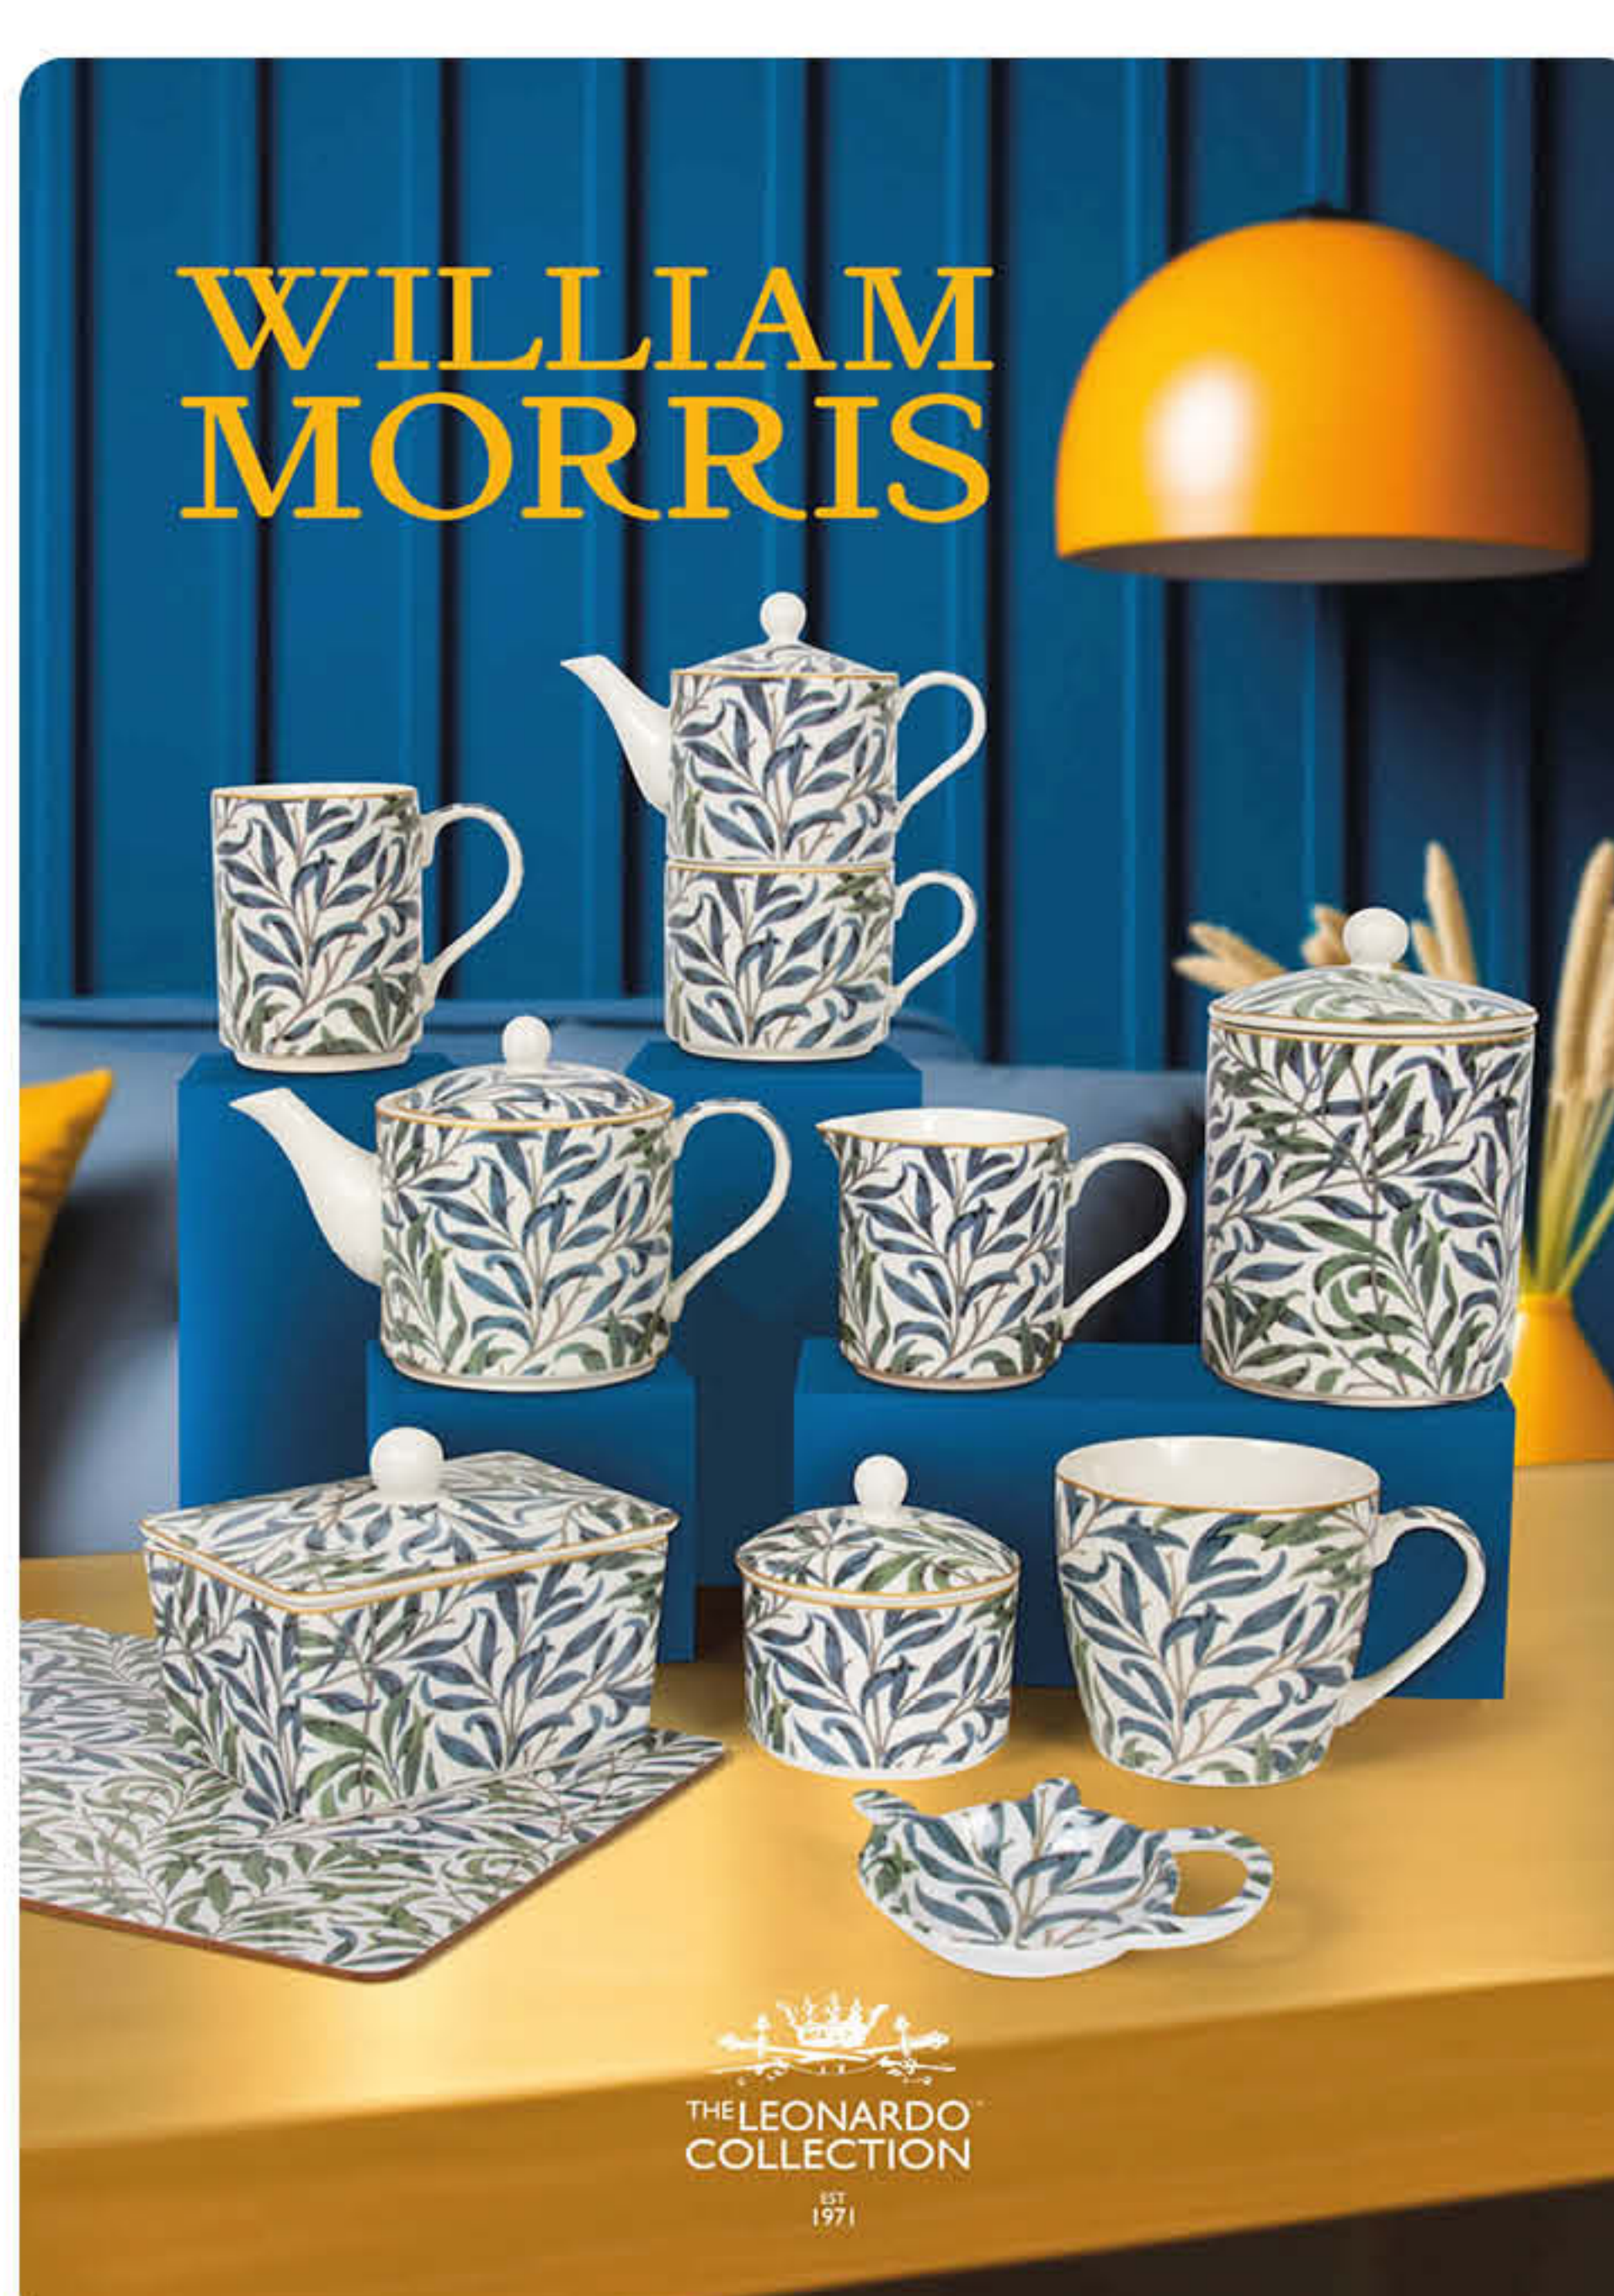

Here's just a Selection...

There's more! Don't forget to visit our website www.Leonardo.co.uk

Copyright © 2024 Lesser & Pavey Ltd. All rights reserved.

Our mailing address is:
Leonardo House, Fawkes Avenue, Dartford,
DA1 1JQ, United Kingdom

Want to change how you receive these emails?
You can update your preferences or unsubscribe from this list.