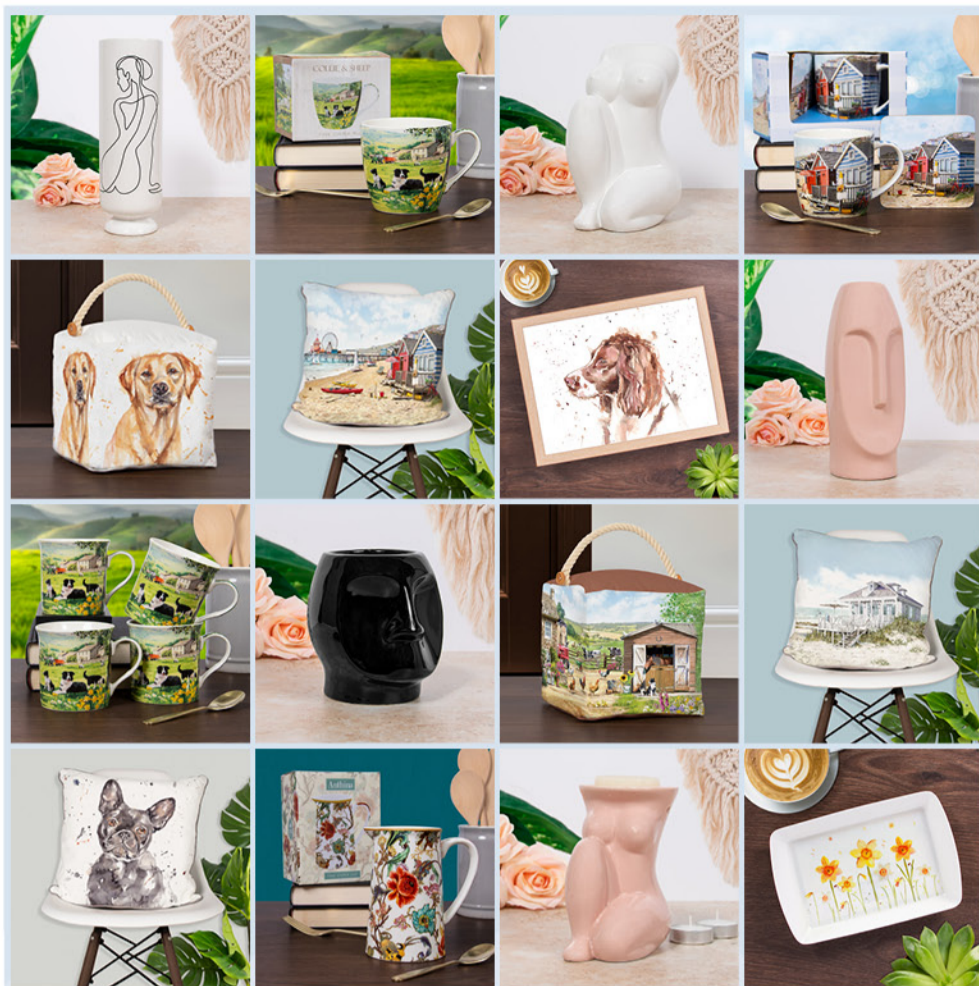

LESSER & PAVEY LTD

WWW.LEONARDO.CO.UK

ORDER FROM A GREAT CHOICE OF
!! NEW STOCK IN !!

[View New Items In](#)

Brand New Stock Now In!

ORDER FROM OUR IN-STOCK RANGES

As well as four brand new ranges by the Macneil Studio now in stock, you can find a great selection amongst our [New Items In](#). Our latest Macneil ranges provide a number of fantastic houseware and homeware items, with [Sandy Bay](#) and [Sea Breeze](#) each offering a variety of coastal themed gifts, and [Collie & Sheep](#) and [Farmhouse](#) featuring a fabulous choice of items based in the countryside.

Our latest ranges by Jennifer Rose includes a wonderful range of [Man's Best Friend](#) housewares and homewares, such as a French Bulldog, Golden Labrador, Spaniel and many more, as well as a beautiful range of [Daffodil](#) gifts, with fine china mugs, glasses, trays and more available. We also have new [Desire Body Art](#) ornaments and wax warmers, William Morris inspired [Anthina](#) housewares and lots more.

Here's just a Selection...

Macneil Sandy Bay

[View Range](#)

Man's Best Friend

[View Range](#)

Desire Body Art

[View Range](#)

Macneil Collie & Sheep