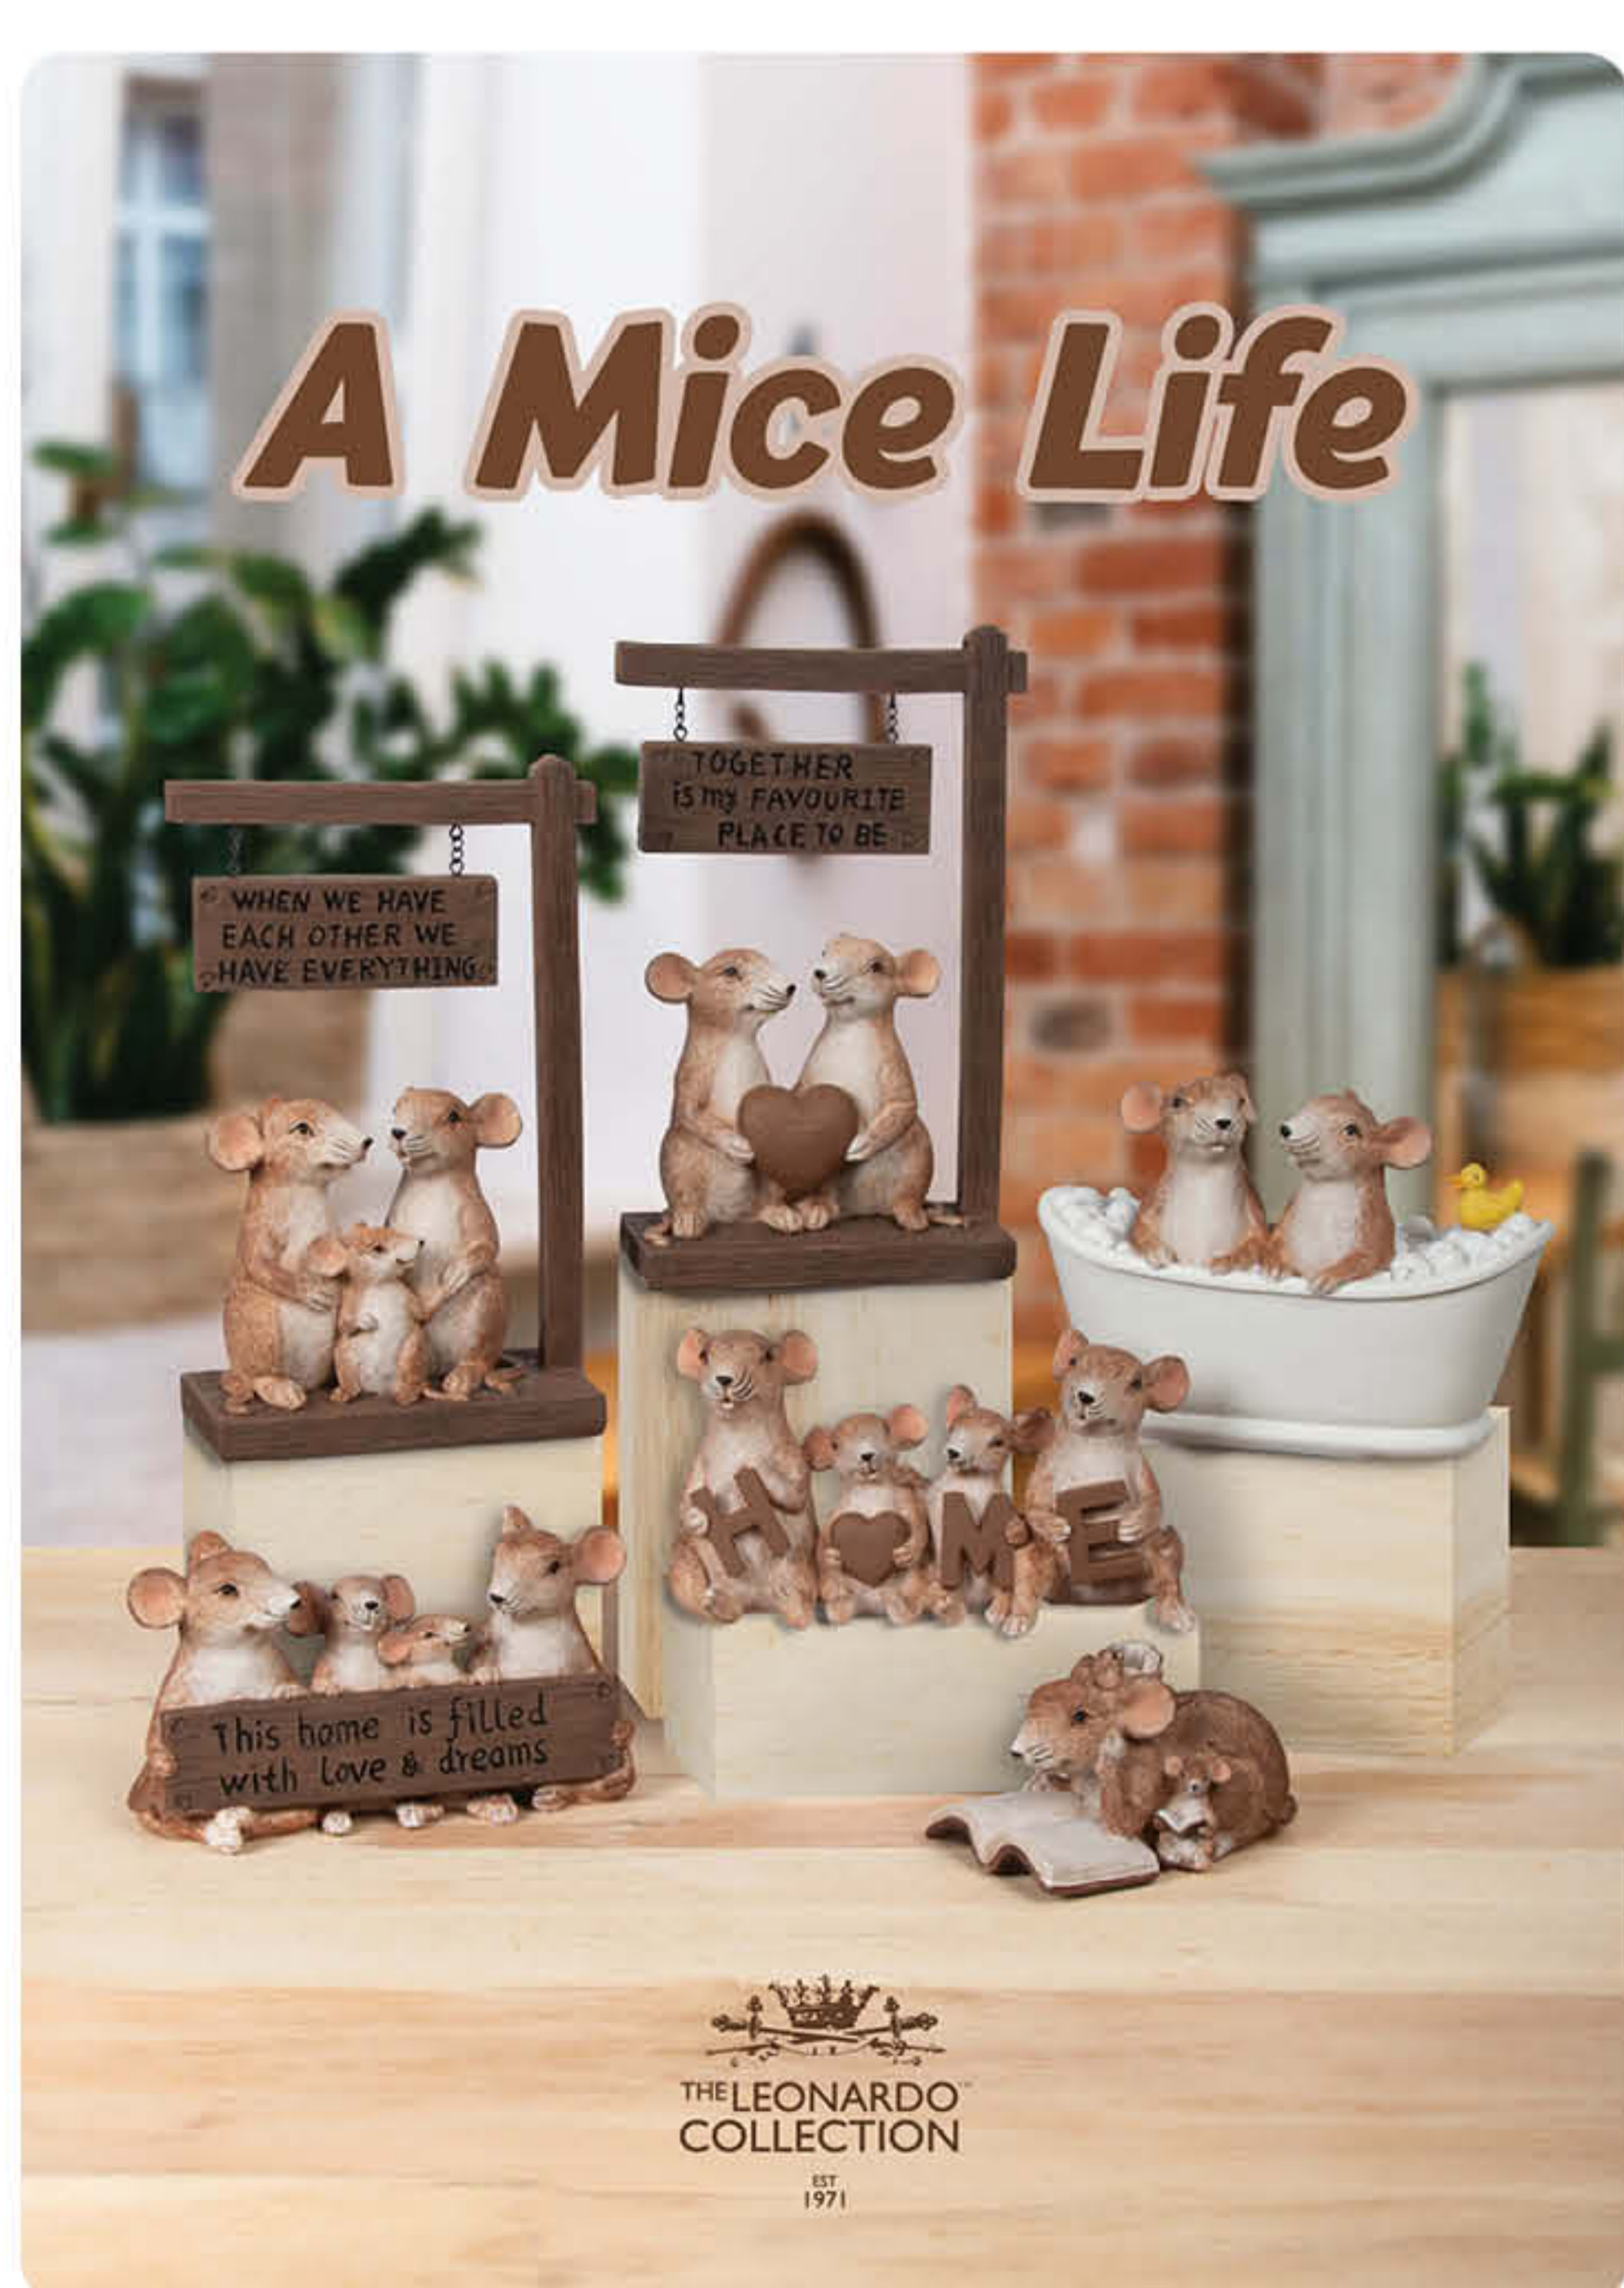

Here's just a Selection...

There's more! Don't forget to visit our website
www.Leonardo.co.uk

Copyright © 2024 Lesser & Pavey Ltd. All rights reserved.

Our mailing address is:
Leonardo House, Fawkes Avenue, Dartford,
DA1 1JQ, United Kingdom

Want to change how you receive these emails?
You can update your preferences or unsubscribe from this list.