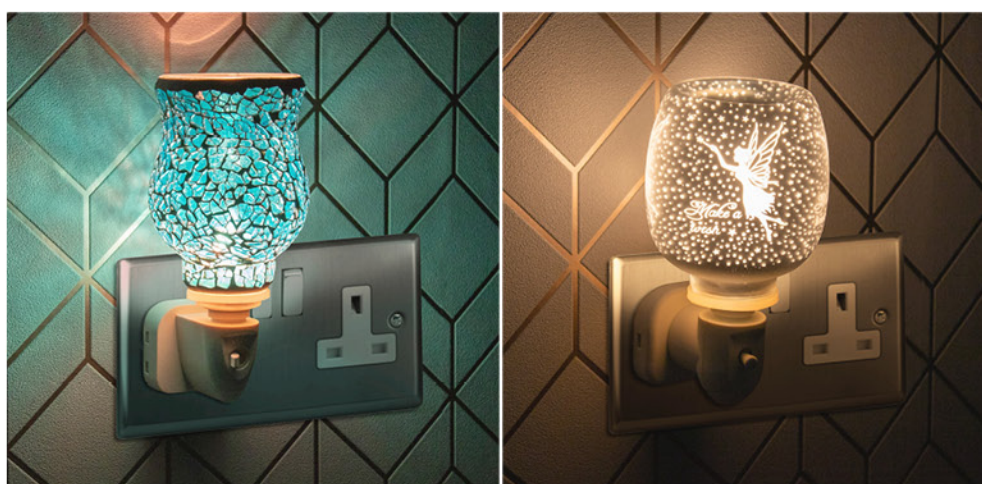

Desire Plug-Ins
SELECTED LINES IN STOCK

[View Full Range](#)